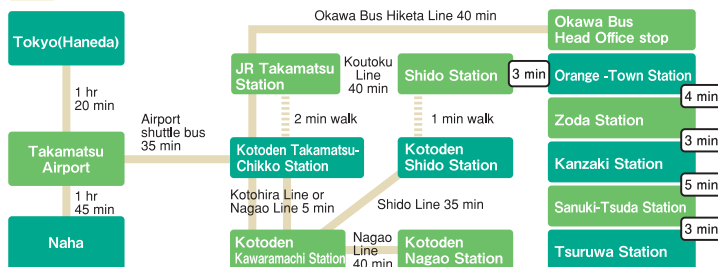

Access to Sanuki City by Air