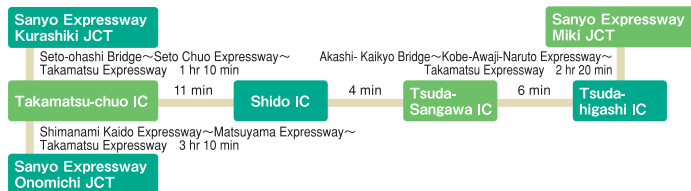

Access to Sanuki City by Car