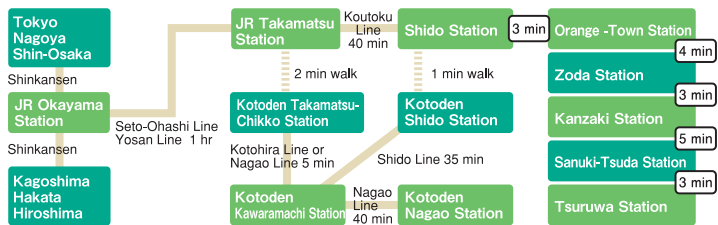

Access to Sanuki City

香川県 さぬき市 どりっぷ

KAGAWA SANUKI CITY TRIP

Access to Sanuki City by Train

Access Information

Sanuki City Community Bus
TEL.087-894-1113

JR Takamatsu Station Railway Information Center
TEL.087-825-1701