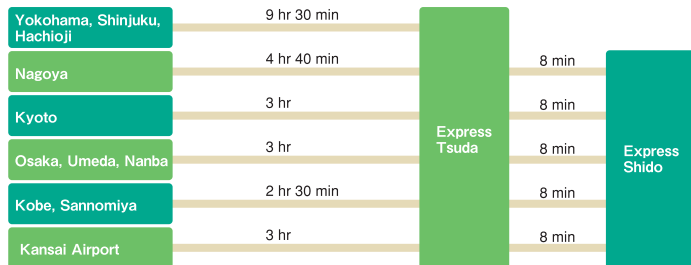

Access to Sanuki City by Express Bus